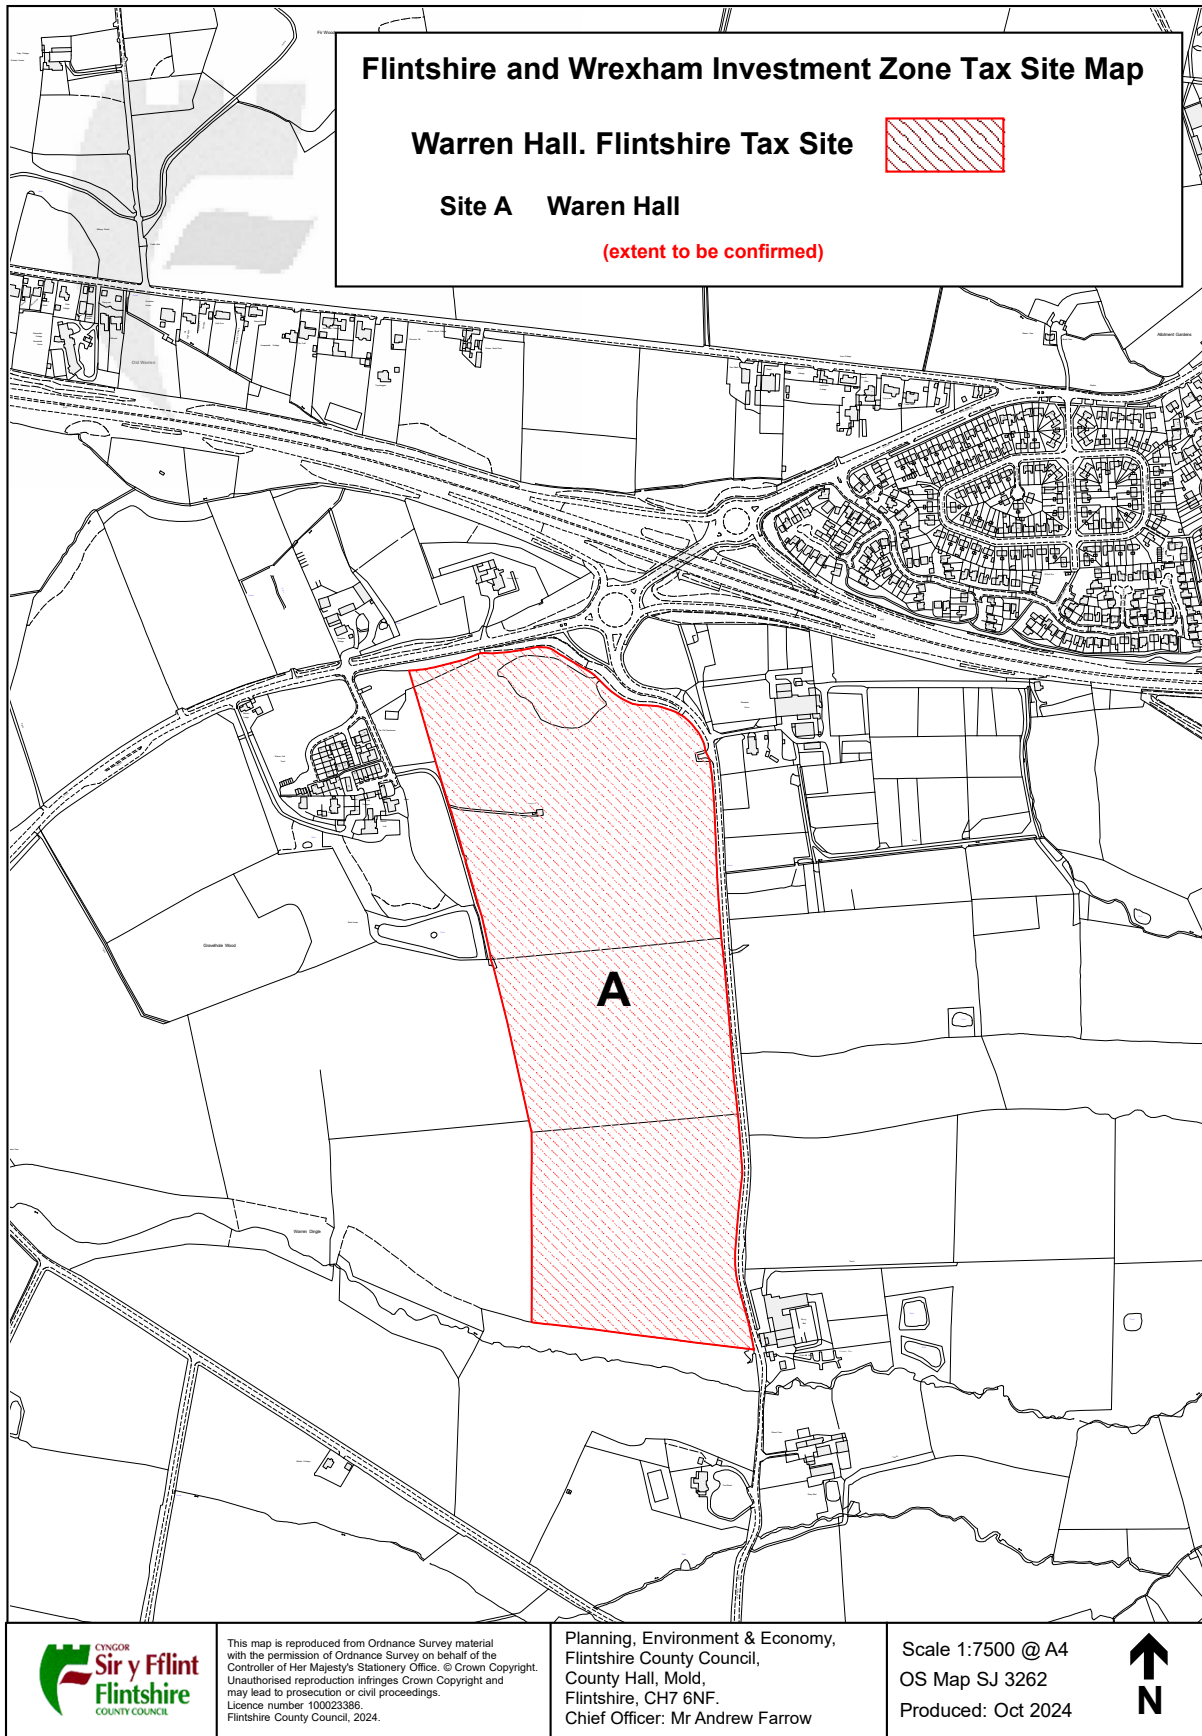

Appendix 1 Tax Site Maps

Flintshire Tax Site

This map is reproduced from Ordnance Survey material with the permission of Ordnance Survey on behalf of the Controller of Her Majesty's Stationery Office. © Crown Copyright. Unauthorised reproduction infringes Crown Copyright and may lead to prosecution or civil proceedings. Licence number 100023396. Flintshire County Council, 2024.

Planning, Environment & Economy,
Flintshire County Council,
County Hall, Mold,
Flintshire, CH7 6NF.
Chief Officer: Mr Andrew Farrow

Scale 1:20,000 @ A4
OS Map SJ 3170
Produced: Oct 2024

Warren Hall Tax Site