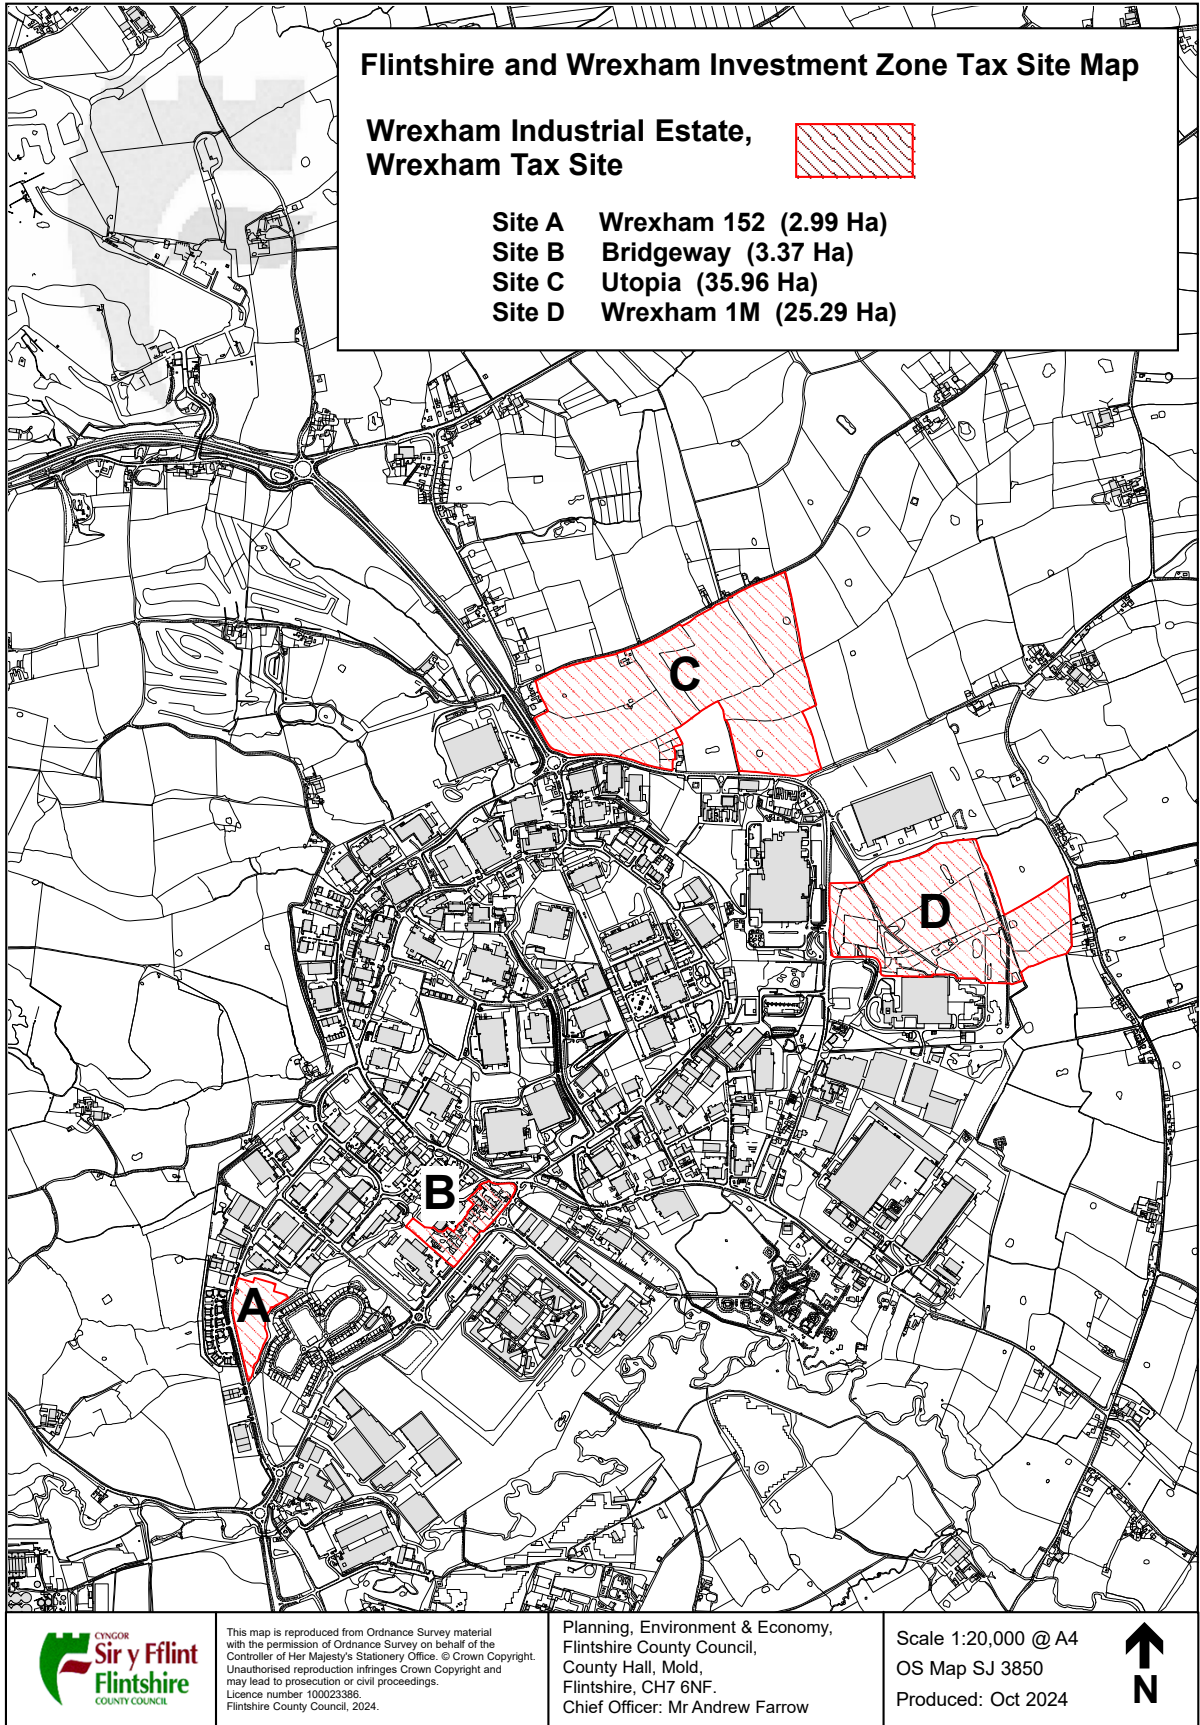

Wrexham Tax Site

Planning, Environment & Economy,
Flintshire County Council,
County Hall, Mold,
Flintshire, CH7 6NF.
Chief Officer: Mr Andrew Farrow

Scale 1:20,000 @ A4
OS Map SJ 3850
Produced: Oct 2024