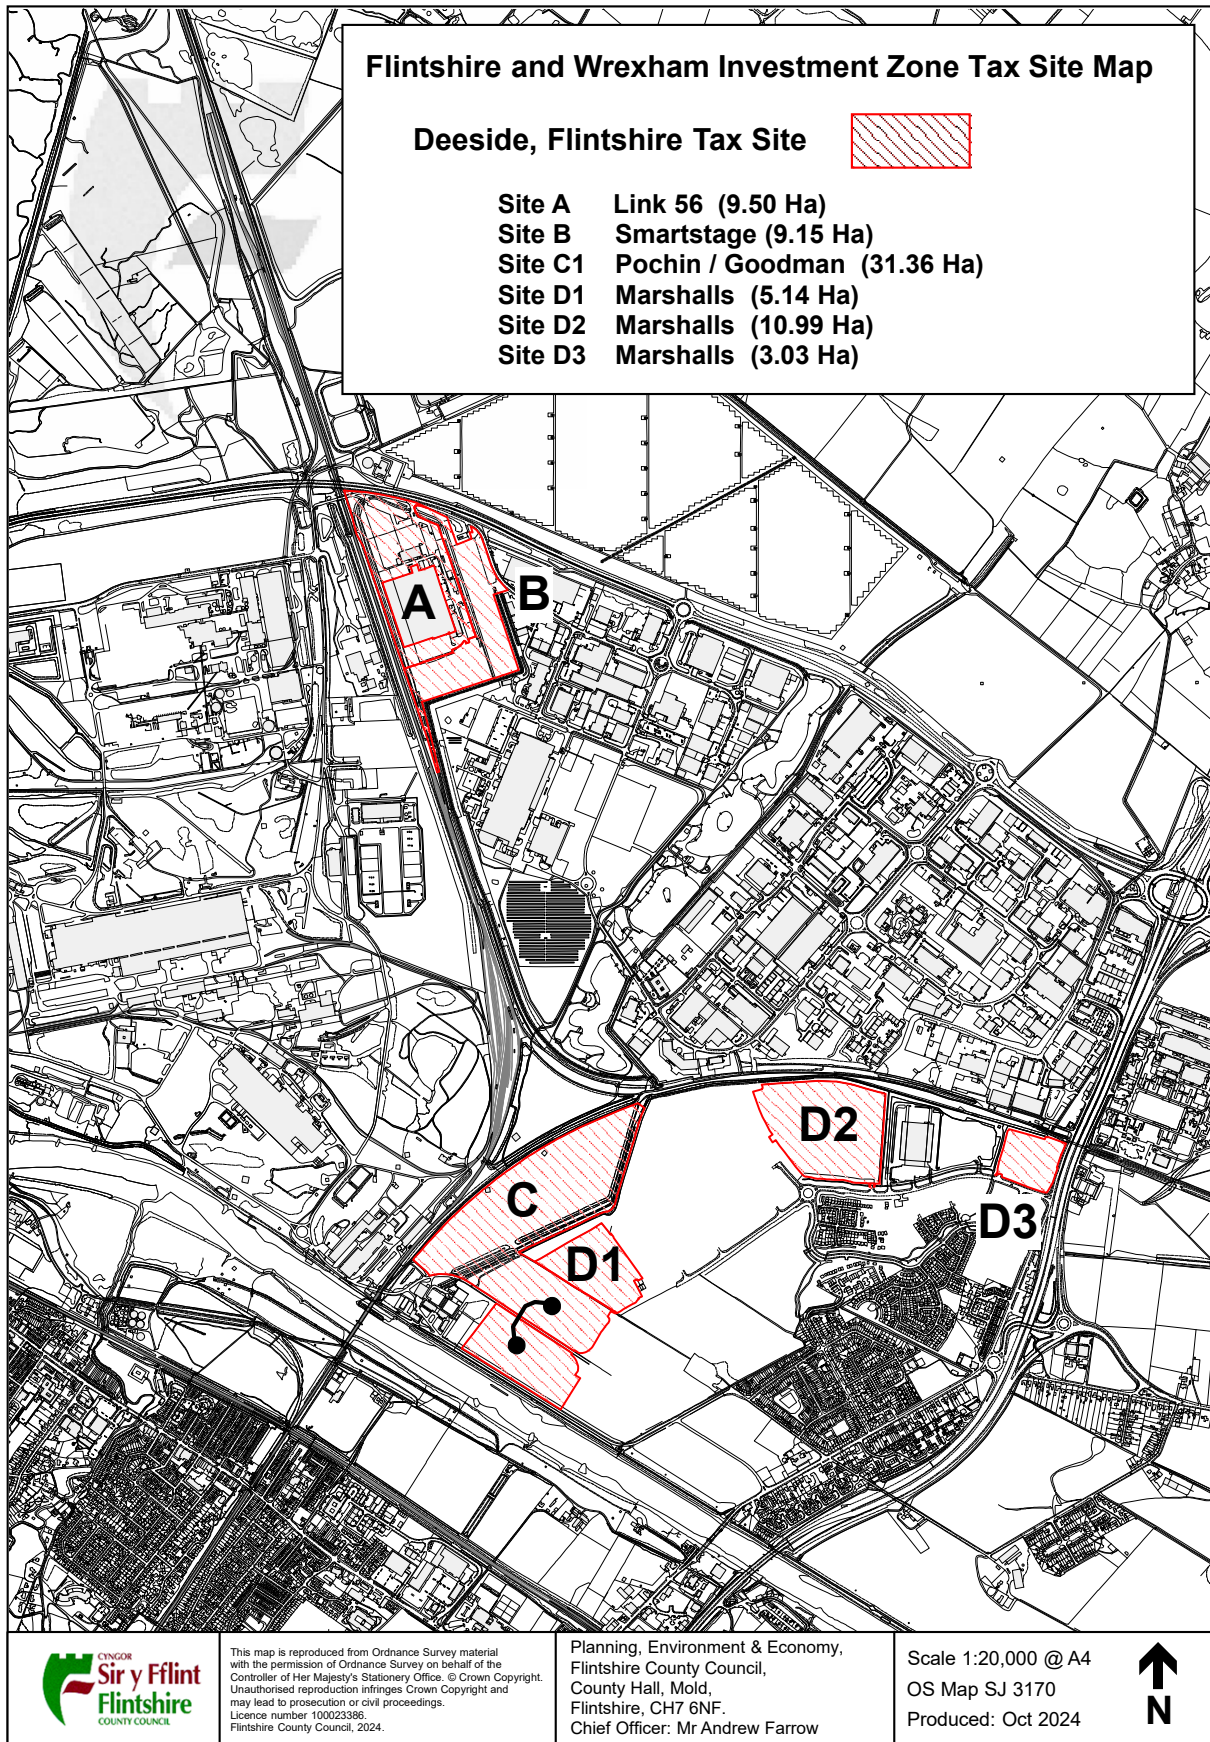

Appendix 1 Tax Site Maps

Flintshire Tax Site

Planning, Environment & Economy,
Flintshire County Council,
County Hall, Mold,
Flintshire, CH7 6NF.
Chief Officer: Mr Andrew Farrow

Scale 1:20,000 @ A4
OS Map SJ 3170
Produced: Oct 2024